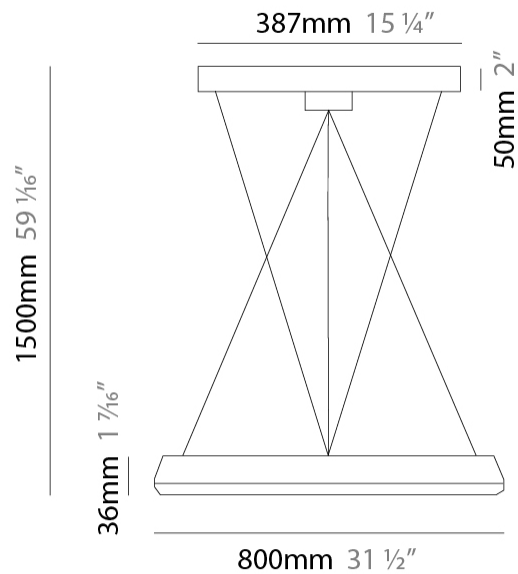

LADY B SUSPENSION

D41051- -

base number
Color   Temperature   Finish   Options

1. To build a product code in our configurator select the specify button on the base model # product page
2. To build a manual product code on this datasheet choose from the options listed below in blue font and add the suffix to the base model #

GENERAL

Series: Lady B
Brand: Icone
Division: Design
Mounting Type: Suspension
Mounting Location: Ceiling
Subcategory: Pendant

PHYSICAL

Shape: Round
Diameter (mm): 800
Diameter (in): 31 1/2
Height (mm): 36
Height (in): 1 7/16
Max. Overall Height (mm): 1500
Max. Overall Height (in): 59 1/16
Light Distribution: Direct
Fixture Finish: WHI / BLK
Fixture Material: Aluminum

ELECTRICAL

Lamp Type: LED
Input Wattage (W): 85
Dimming: 0-10V Dimming
Driver Included: Yes
Driver Location: Integrated
Driver Type: Constant Voltage - 120/277Vac
Driver Class: Class 2
Input Voltage (V): Universal
Output Voltage (V): 24
Upon Request: Integral: Non-dimming 120/277Vac

LED

Color Temperature (°K): 2700 / 3000
Nominal Lumen (lm): 9000
CRI: >90 CRI
Lamp Life (hrs): 50000

OPTICAL

RATINGS AND CERTIFICATIONS

Certified By: Certified for North American Standards
IP rating: IP20

PROJECT	_____
TYPE	_____
SPECIFIER	_____
QUANTITY	_____
DATE	_____