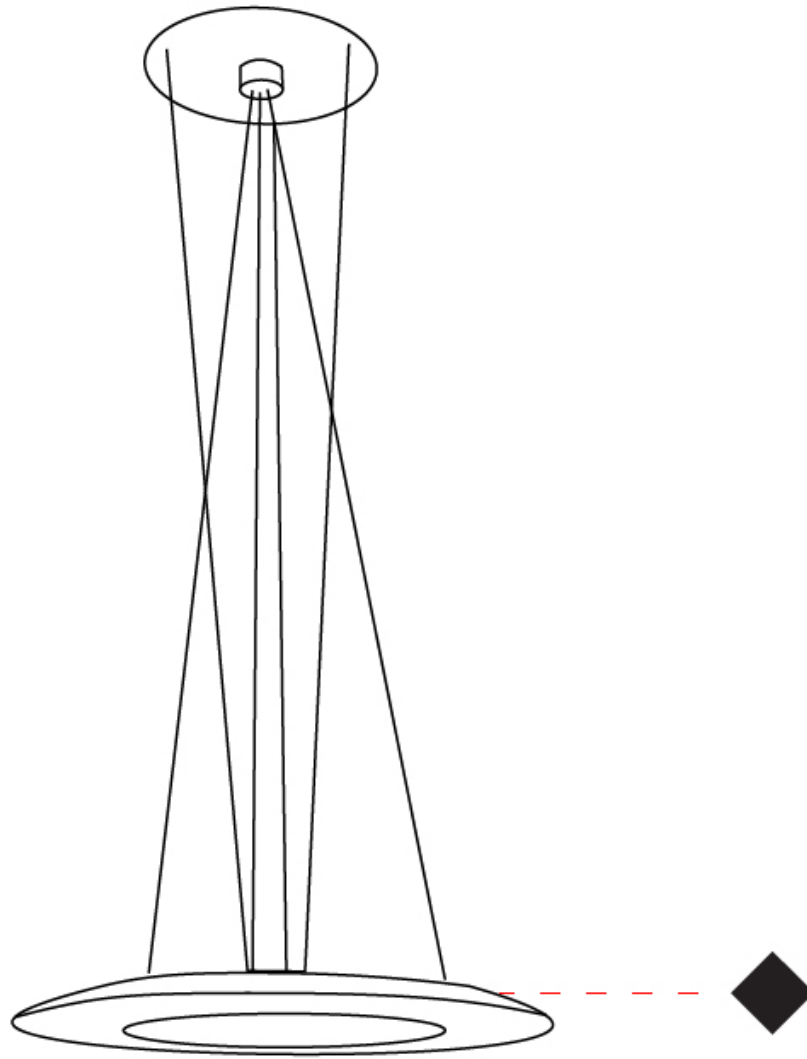

LADY B SUSPENSION

D41052-

PROJECT _____

TYPE _____

SPECIFIER _____

QUANTITY _____

DATE _____

D